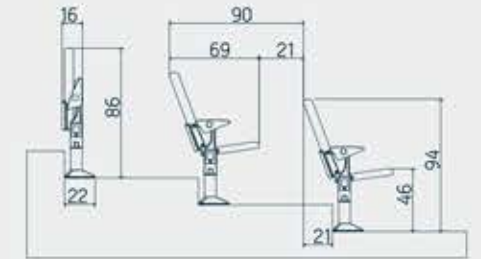

Diamond Uzun arkalklı /With tall backrest