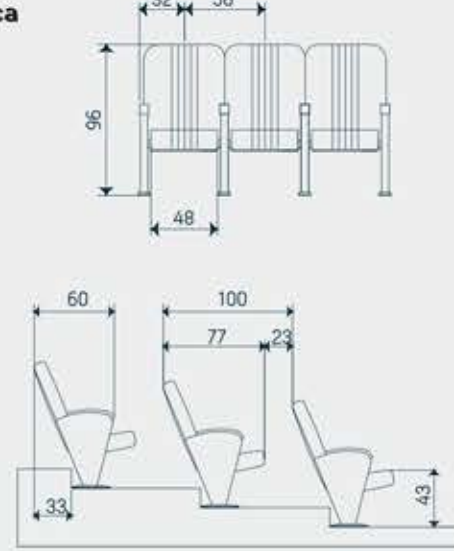

Artica

MODEL	A	B	C	Min.R
SEDIA I	30	52	44	1000
SEDIA II	32	56	48	1500