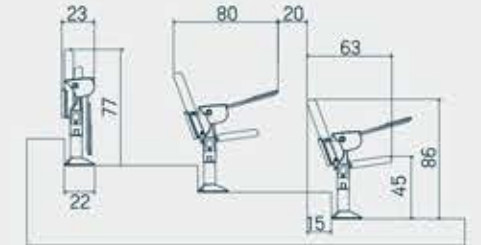

Diamond Yazı sehpalı /With writing desk