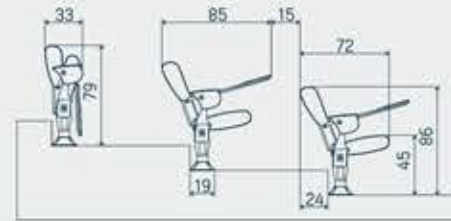

Ruby Yazı sehpalı /With writing desk