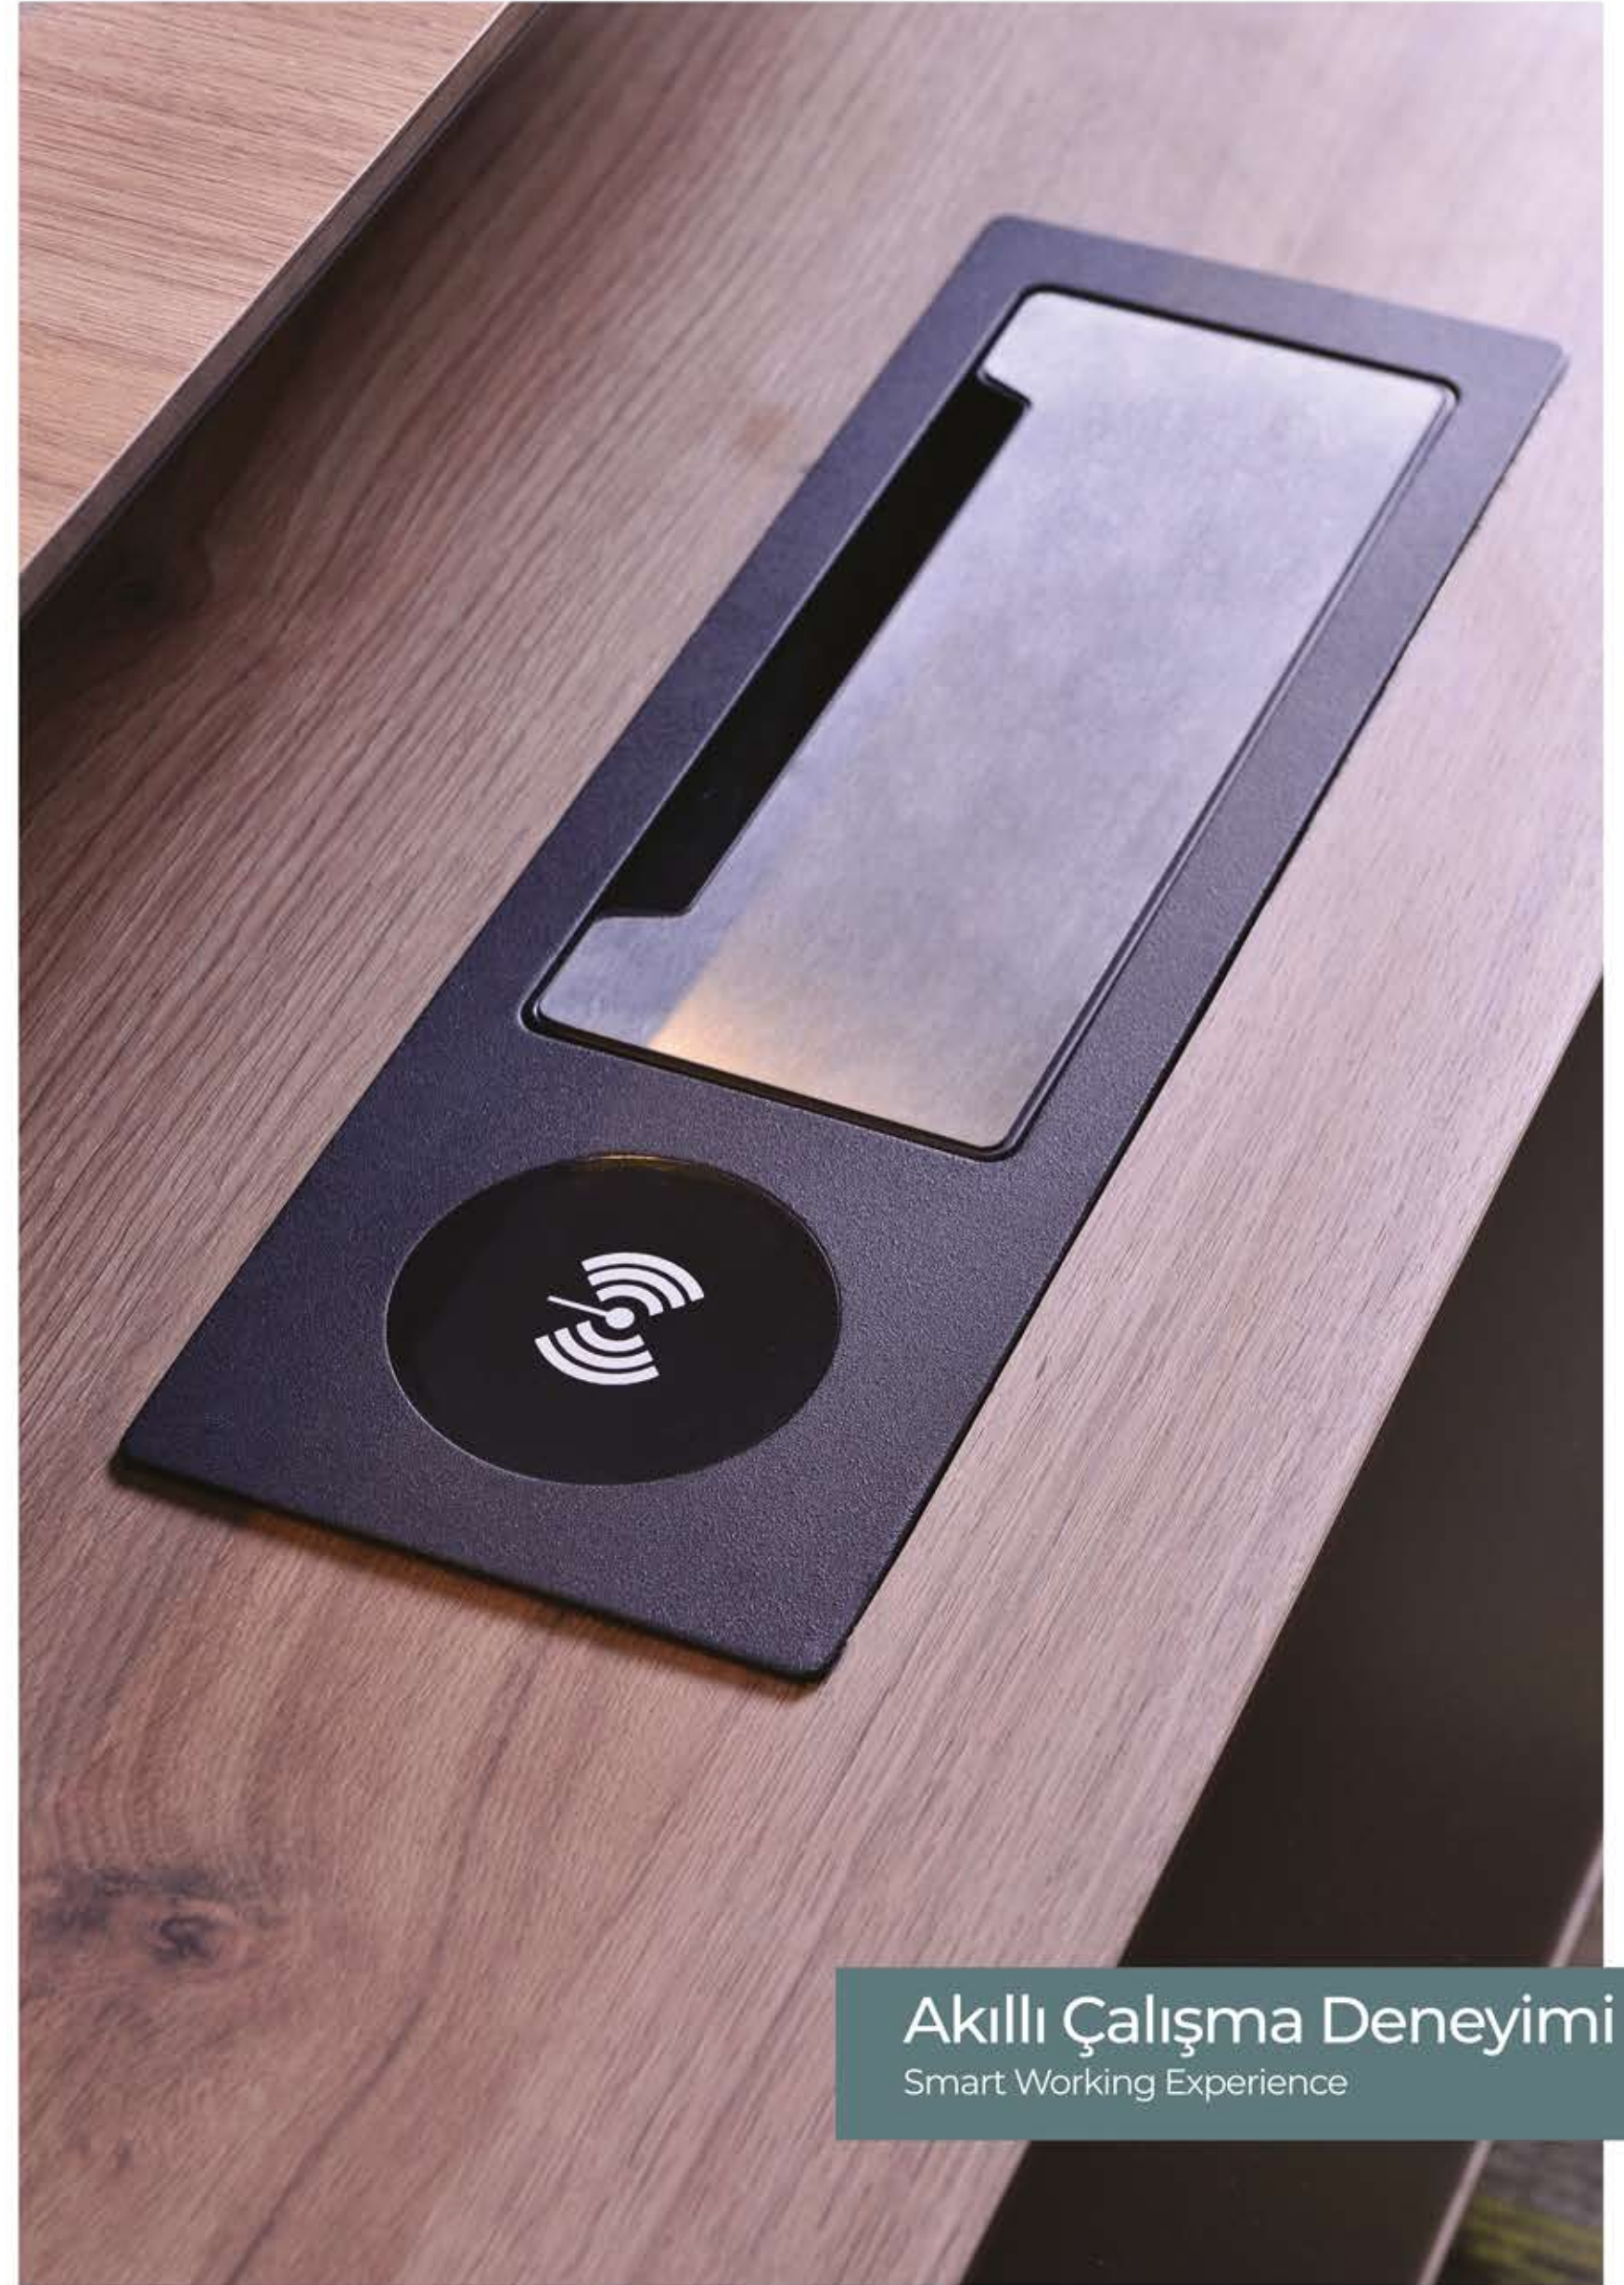

SMART

Akıllı Çalışma Deneyimi
Smart Working Experience

MAKAM SERİSİ
EXECUTIVE SERIESSmart Masa
Smart Desk
180-200-220-240x100x75 cmSmart Sabit Etajerli Masa
Smart Desk with Immobile Side Table
180-200-220-240x100x75 cmSmart Etajer
Smart Side Table
160x50x60 cmSmart Sehpa
Smart Coffee Table
60-100x60x42 cmSmart Dolap
Smart Cabinet
180-200x50x82 cm