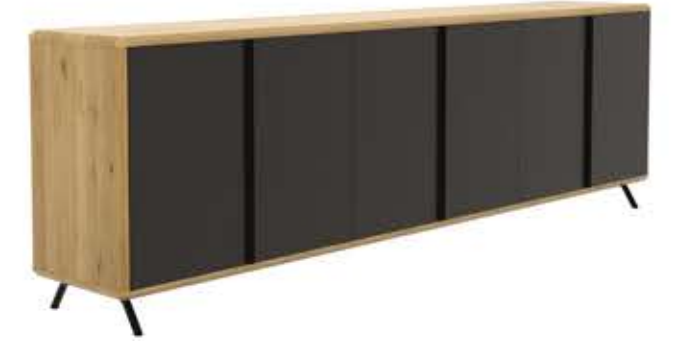

MARBLE OFFICE FORMS

Doxa's EXE-Z series, combining design and durability, lets you enjoy a perfect marble experience in your office.

EXE-Z

VIP SERİ
VIP SERIES

Exe-z Masa
Exe-z Desk
220-240-260x100x75 cm

Exe-z Sabit Etajerli Masa
Exe-z Desk with Immobile Side Table
220-240-260x100x75 cm

Exe-z Dolap
Exe-z Cabinet
200x50x92 cm

Exe-z Dolap
Exe-z Cabinet
250x50x92 cm

Exe-z Etajer
Exe-z Side Table
200x51x60 cm

Exe-z Ek Tabla
Exe-z Additional Module
120-140-160x100x75 cm

Exe-z Sehpa
Exe-z Coffee Table
60-80x60x42 cm
100x80x42 cm