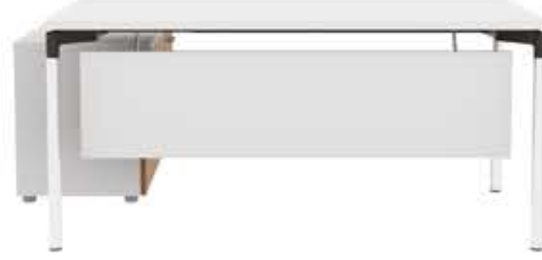

Titan Sabit Etajerli Masa
Titan Desk with Immobile Side Table
120-140-160-180x80x75 cm