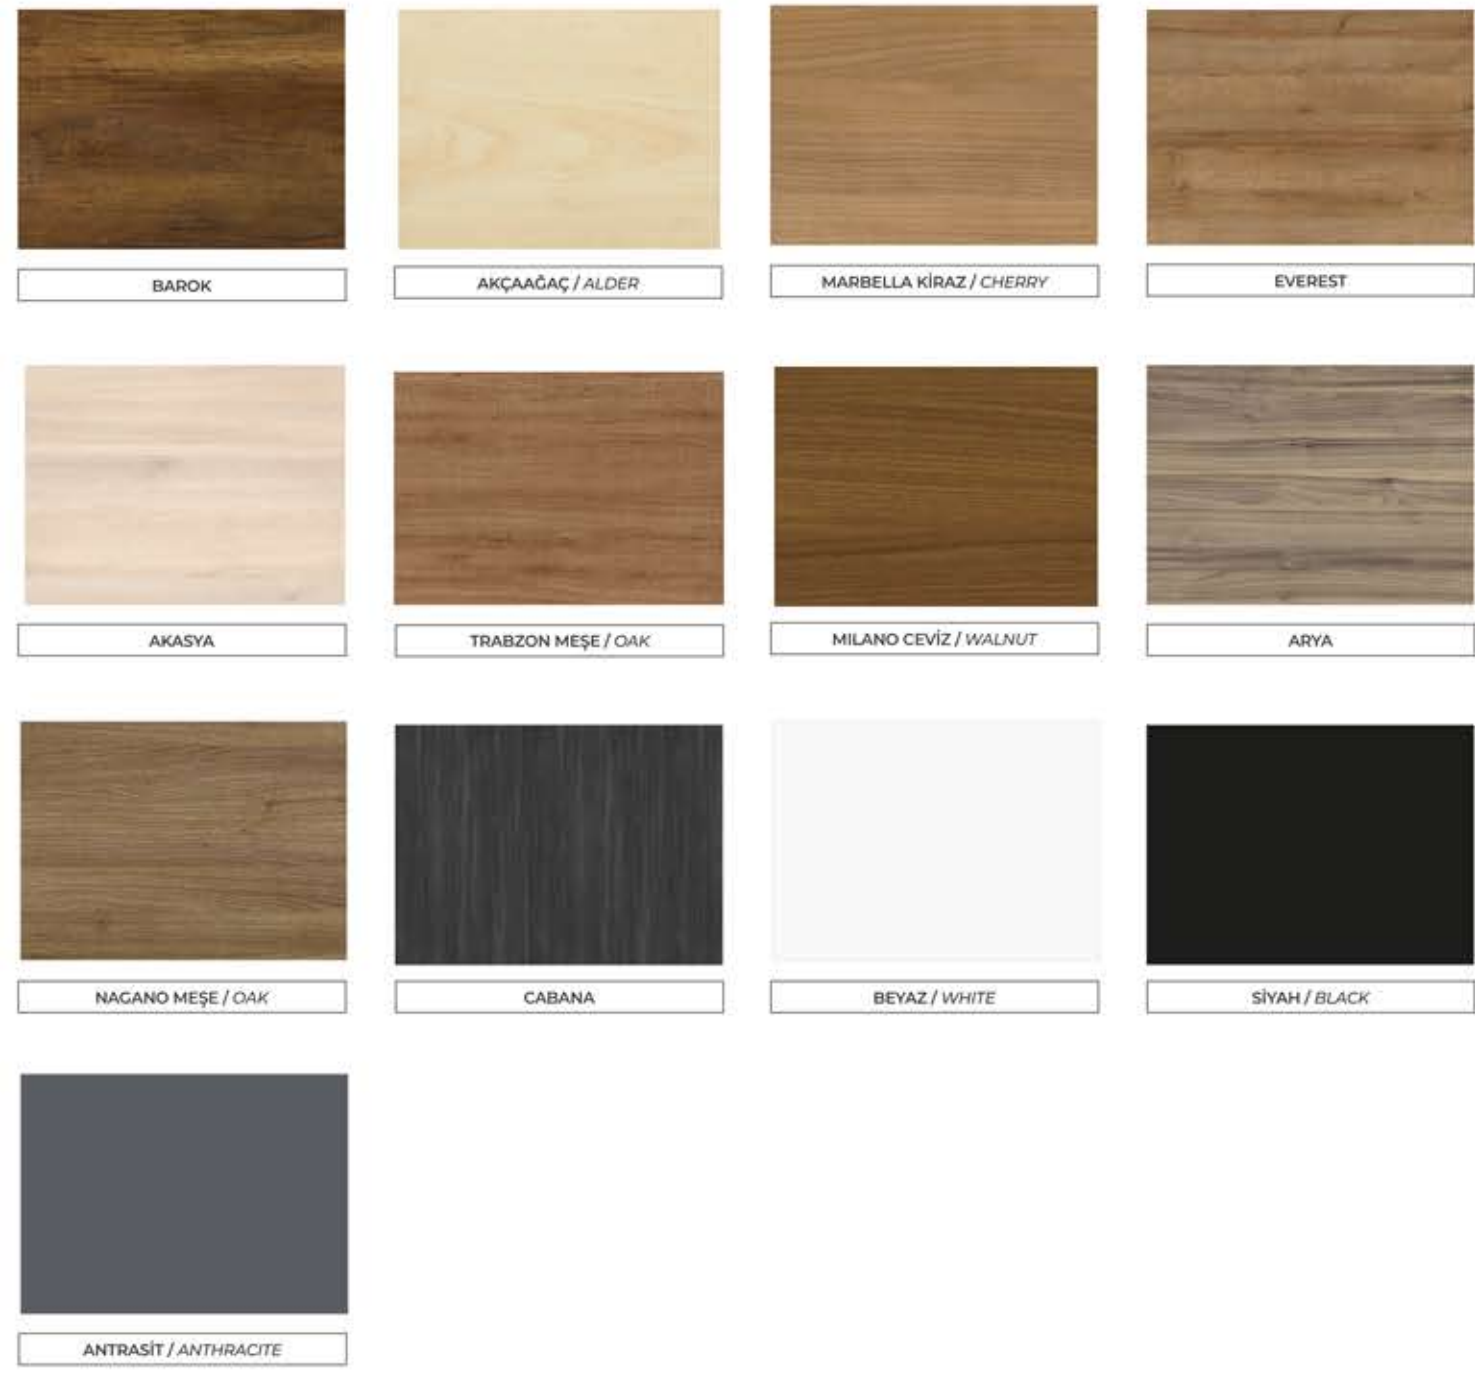

MELAMİN RENKLER / MELAMIN COLORS

DX COLOR

NEW KING B GRUBU / GROUP

EXTRA

CHESTER

VISAGE A GRUBU / GROUP

NINO

TOSKANO