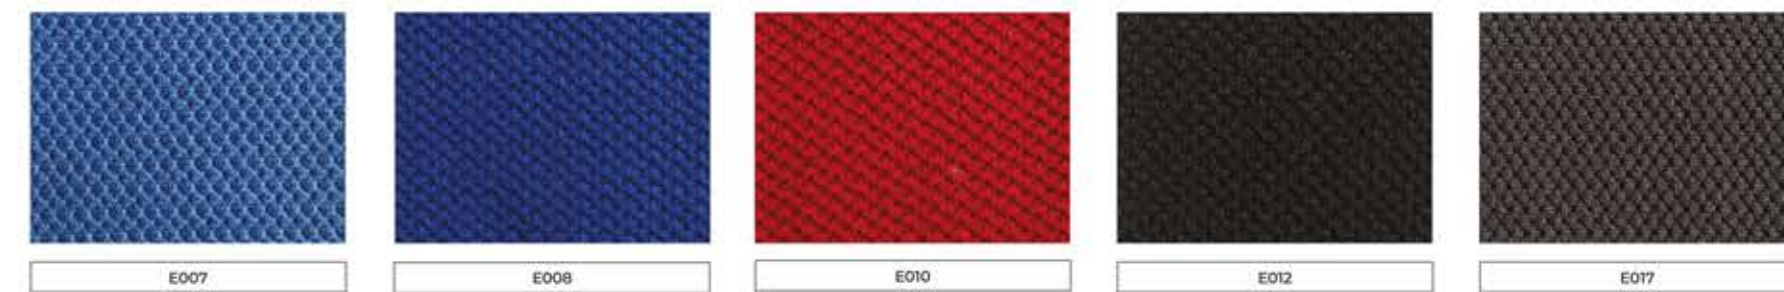

ELIT A GRUBU / GROUP