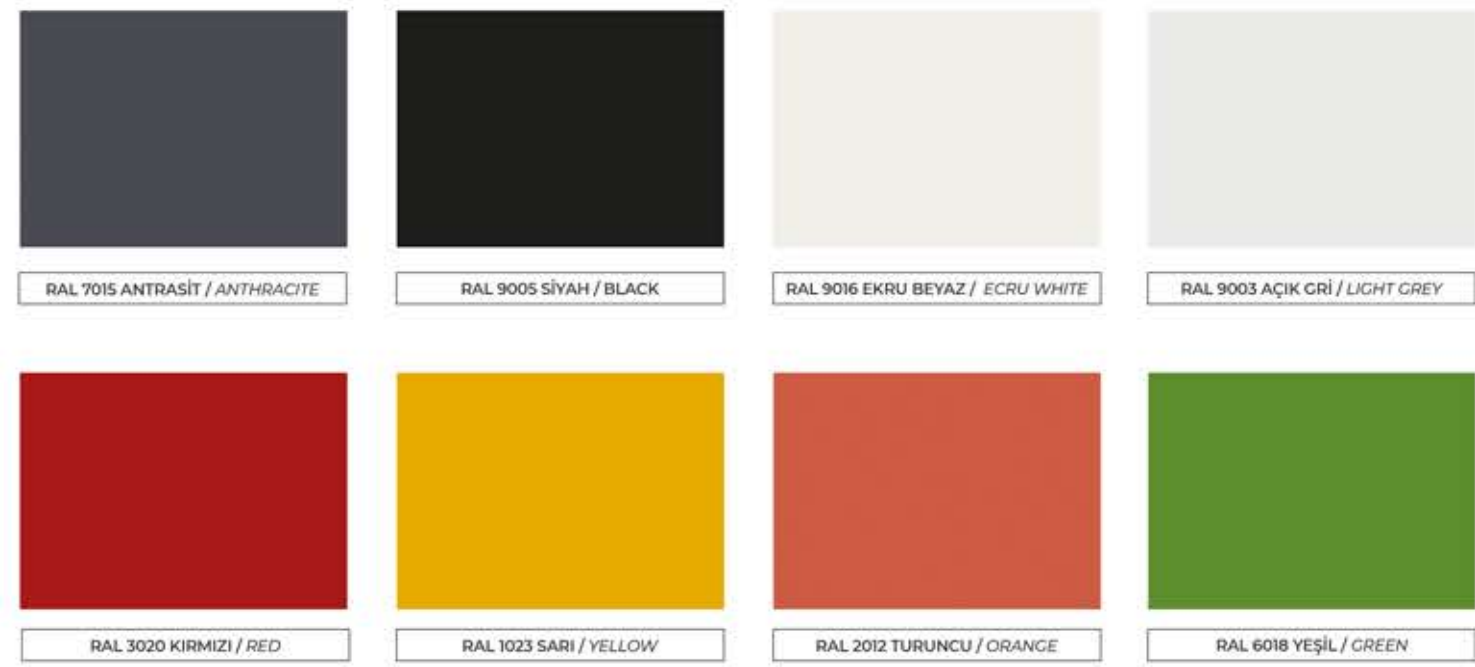

MELAMİN RENKLER / MELAMIN COLORS

DX COLOR

NEW KING B GRUBU / GROUP

EXTRA

CHESTER

VISAGE A GRUBU / GROUP

NINO

TOSKANO