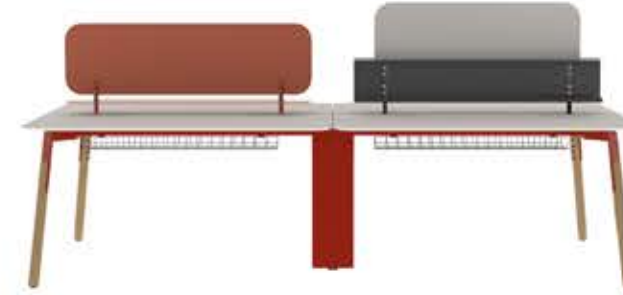

Nord Workstation Dört Kişilik
Nord Workstation for Four People
240-280-320x142x75 cm