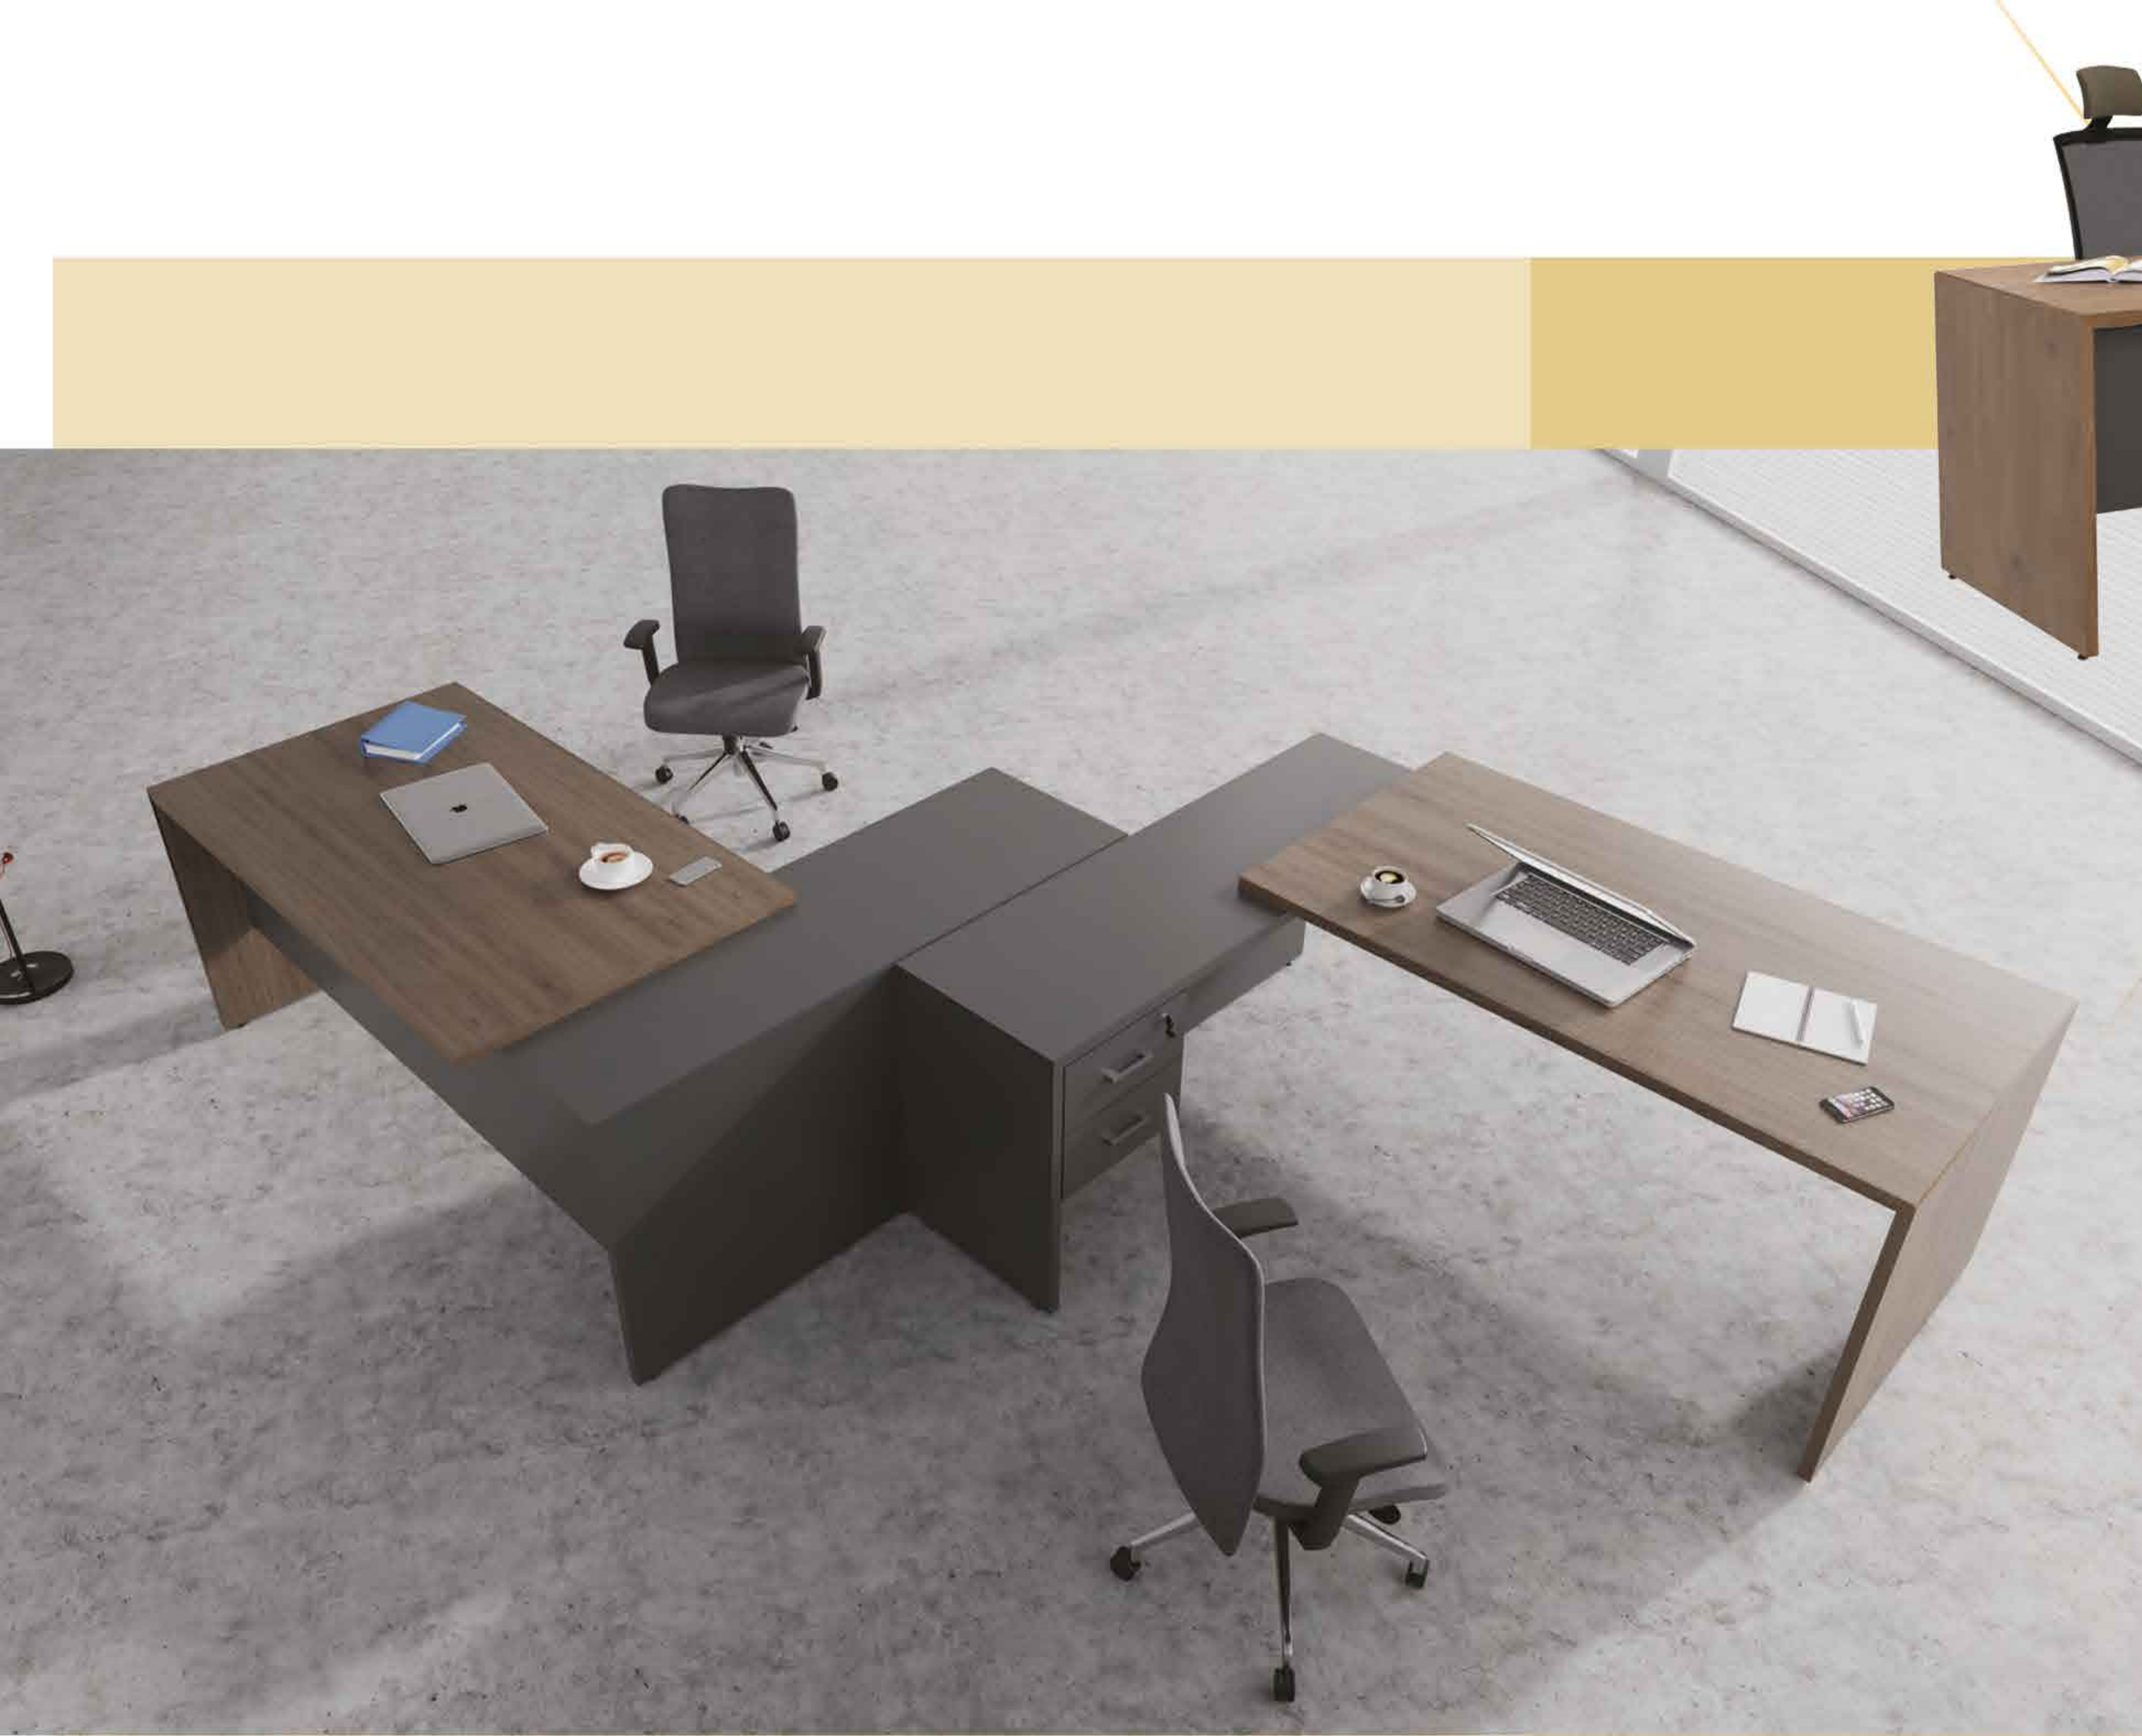

SERİLER / SERIES