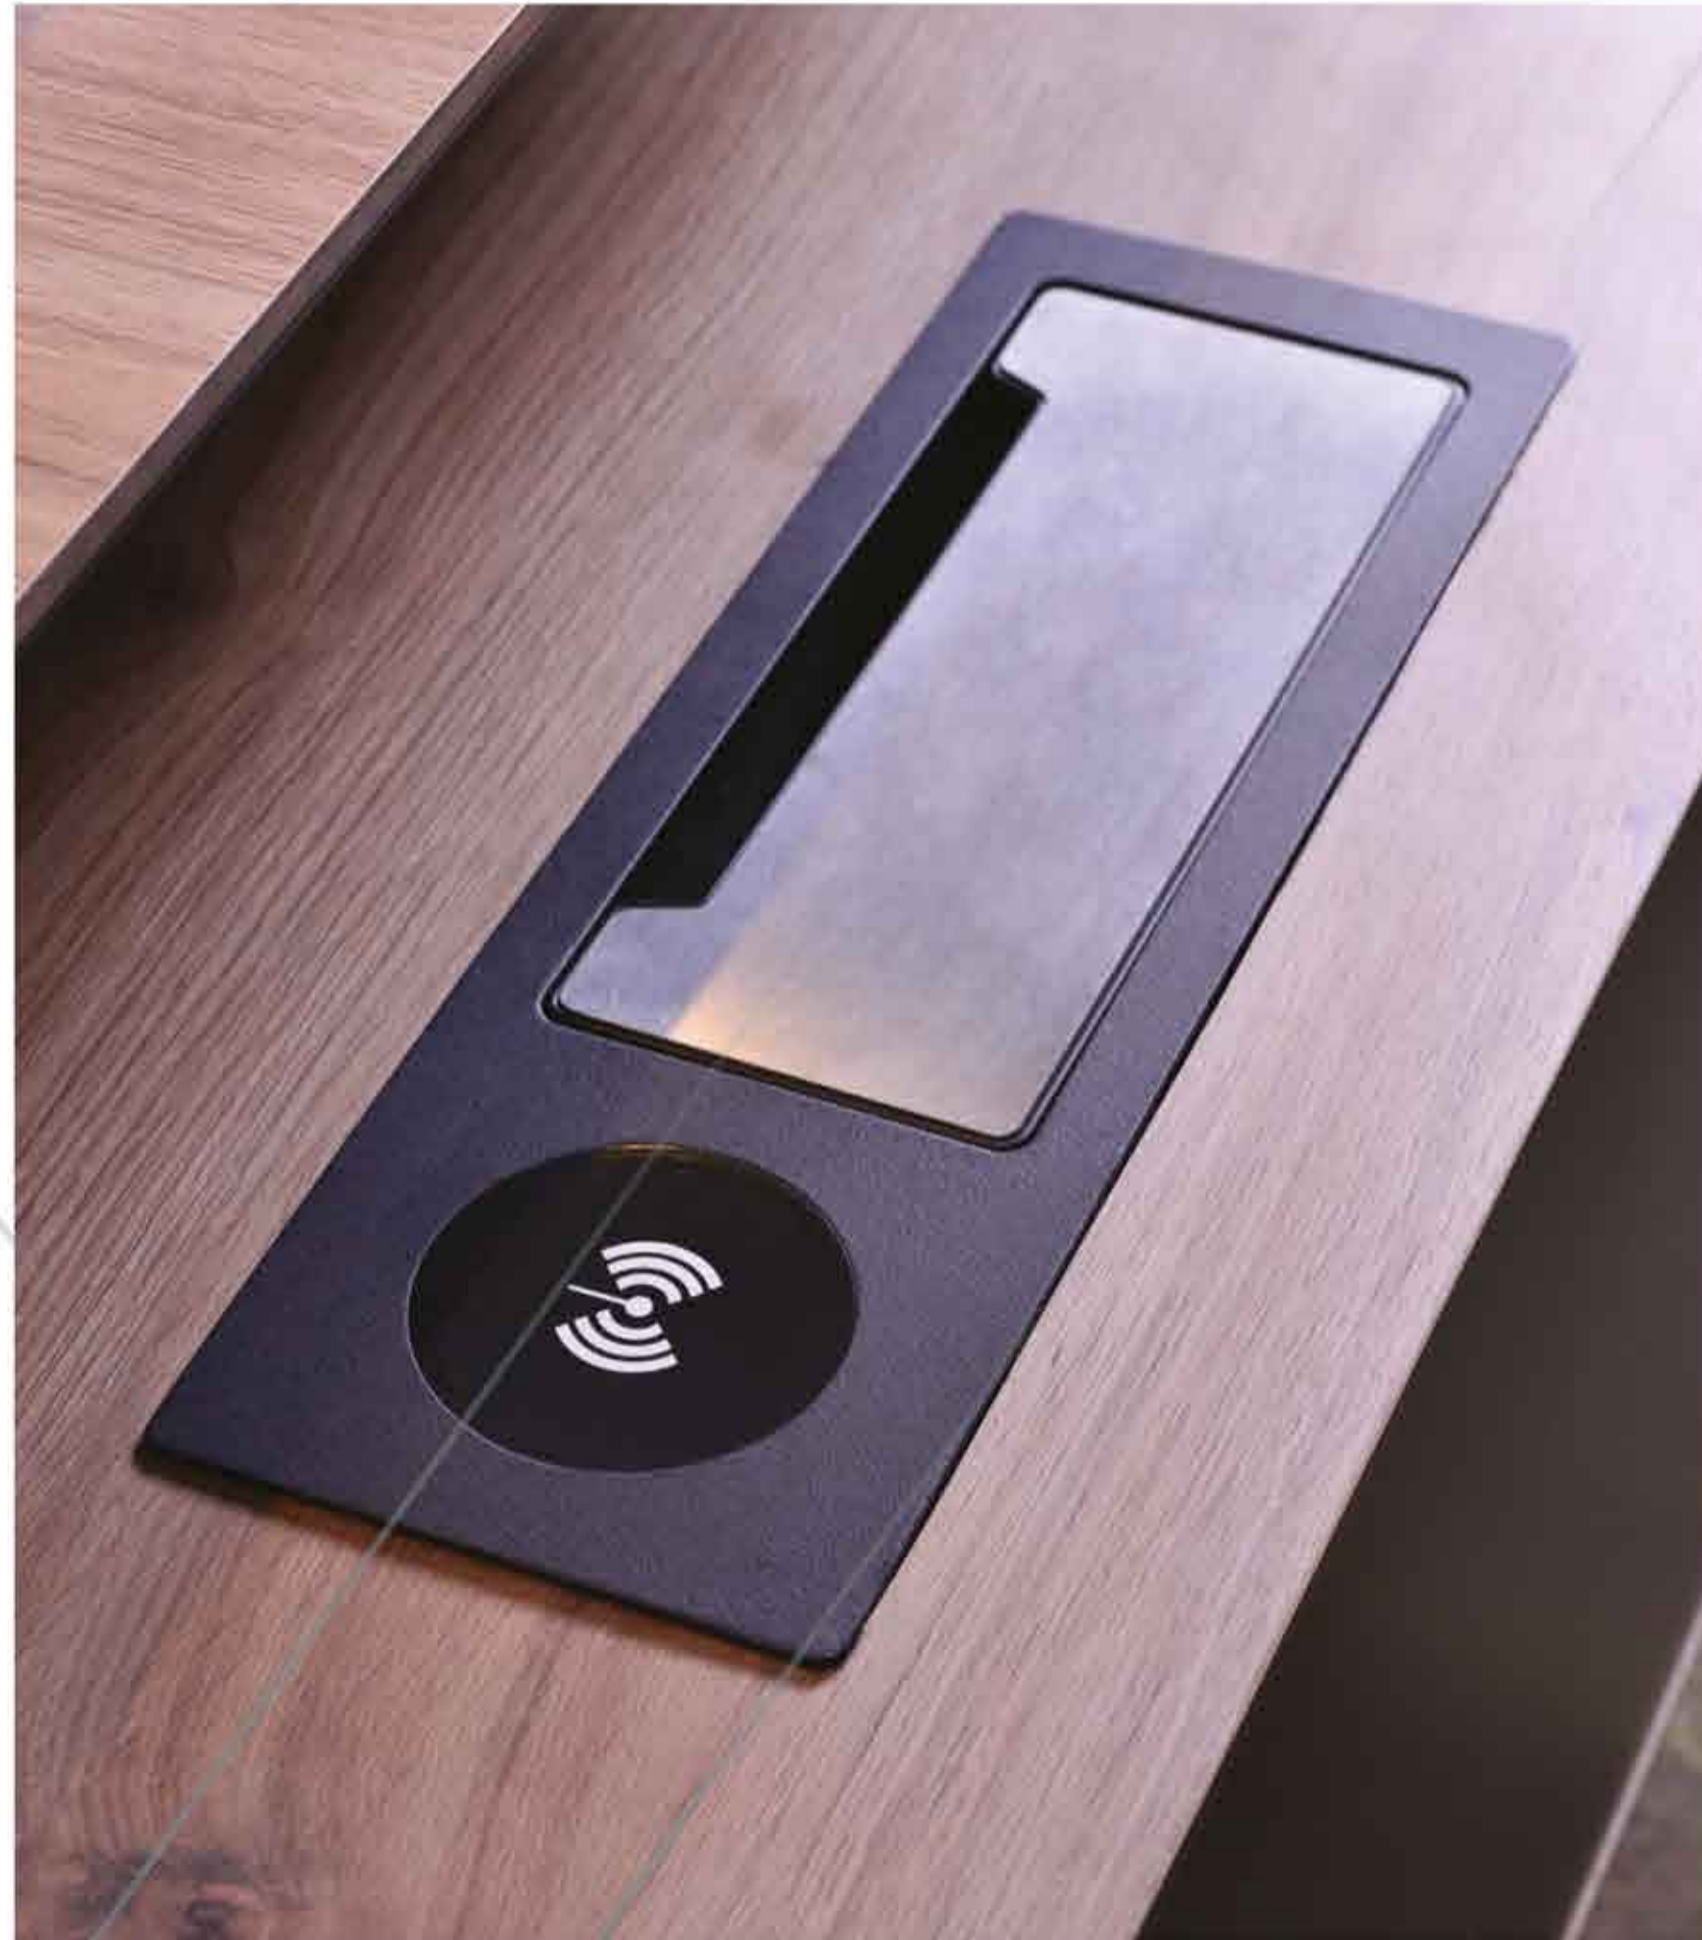

Smart Masa  
Smart Desk  
180-200-220-240x100x75 cmSmart Sabit Etajerli Masa  
Smart Desk with Immobile Side Table  
180-200-220-240x100x75 cmSmart Etajer  
Smart Side Table  
160x50x60 cmSmart Dolap  
Smart Cabinet  
180-200x50x82 cmSmart Sehpa  
Smart Coffee Table  
60-100x60x42 cm